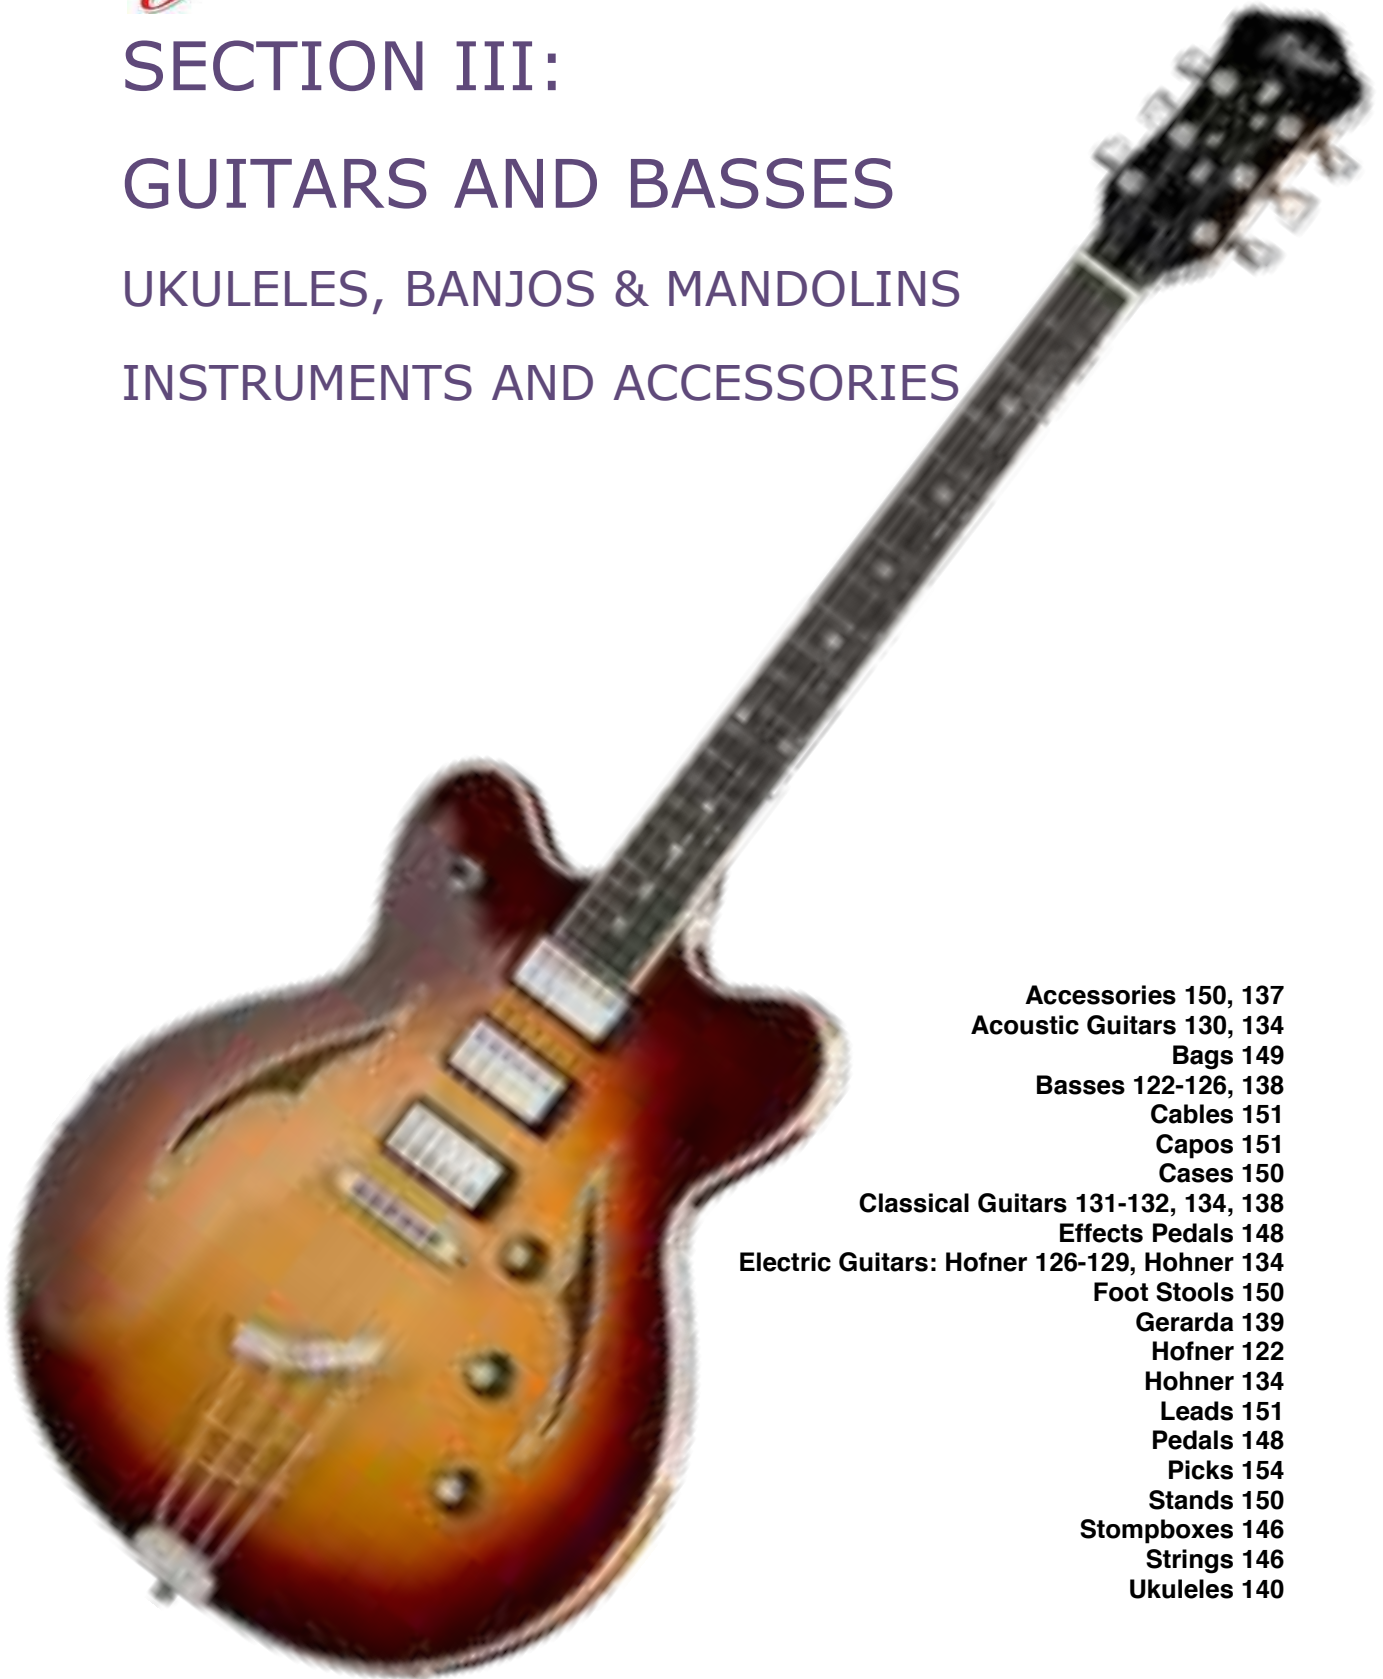

SECTION III:

GUITARS AND BASSES

UKULELES, BANJOS & MANDOLINS

INSTRUMENTS AND ACCESSORIES

Accessories	150, 137
Acoustic Guitars	130, 134
Bags	149
Basses	122-126, 138
Cables	151
Capos	151
Cases	150
Classical Guitars	131-132, 134, 138
Effects Pedals	148
Electric Guitars: Hofner	126-129, Hohner 134
Foot Stools	150
Gerarda	139
Hofner	122
Hohner	134
Leads	151
Pedals	148
Picks	154
Stands	150
Stompboxes	146
Strings	146
Ukuleles	140