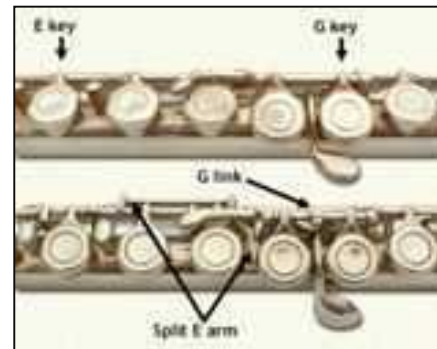

SPLIT E: (letter E):

This mechanism closes only the second of the two keys operated by the G key when playing high E. Split E image from www.shwoodwind.co.uk. This is a fantastic website full of great info and handy hints for the maintenance of instruments.