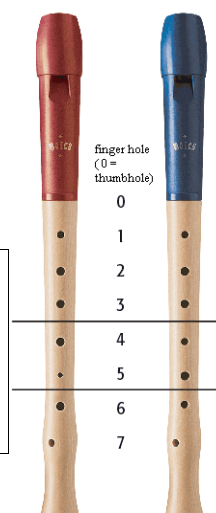

KJMUSIC
ESTABLISHED 1938

Brighten Up Your Music
With Nuvo Recorders

NUVO RECORDERS		
NU-N310RDBKB	NUVO RECORDER, BAROQUE FINGERING, SOPRANO/DESCANT SIZE, IN CARRY BAG, BLACK	$13.95
NU-N310RDBLB	NUVO RECORDER, BAROQUE FINGERING, SOPRANO/DESCANT SIZE, IN CARRY BAG, WHITE/BLUE	$13.95
NU-N310RDGRB	NUVO RECORDER, BAROQUE FINGERING, SOPRANO/DESCANT SIZE, IN CARRY BAG, WHITE/GREEN	$13.95
NU-N310RDPKB	NUVO RECORDER, BAROQUE FINGERING, SOPRANO/DESCANT SIZE, IN CARRY BAG, WHITE/PINK	$13.95

German and Baroque fingering:

Initially, the German fingering is easy to learn: one simply closes all the finger holes and lifts the fingers one after the other starting from the bottom hole. The result is the basic scale in c or f. One can quickly learn to play simple tunes in simple keys. Recorders with German fingering however have a big disadvantage: some semi-tones are very difficult to play in tune and require uncomfortable fingerings, so that what seems easy at first, is in fact a hindrance when playing more advanced literature.

The difficulty of the baroque fingering lies in the forked fingering one has to use for the basic scale (for the note f on a soprano), which in the beginning often poses a problem especially for children. The big advantage though is that one can play the chromatic scale over two octaves in tune.

For those who would like to play more than a couple of simple tunes on the recorder, i.e. a sonata or a concerto, should certainly start with the baroque fingering. Of course changing later from German to baroque fingering is always possible as the difference is only a few notes.

Single- or double-holes?